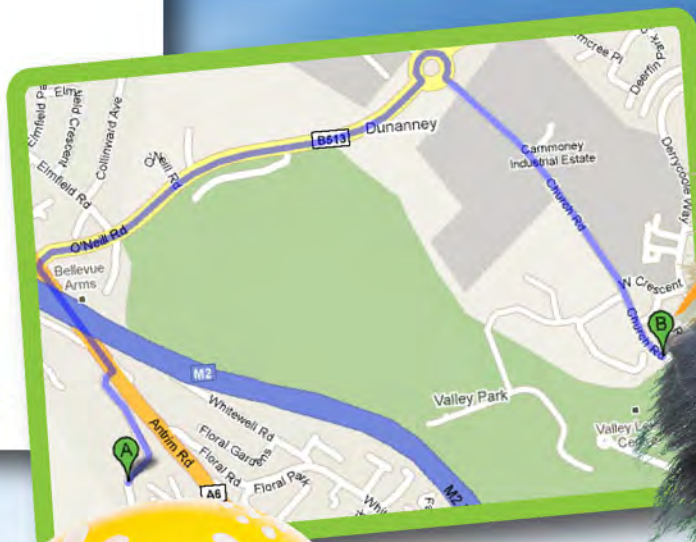

PARK AND RIDE

Northbound via Antrim Road

A - Belfast Zoo, Antrim Road, BT36 7PN
028 9077 6277

6 minutes

1. Turn right at B513/O'Neill Rd
2. At the roundabout, take the 3rd exit (onto Church Rd)
3. Car park is on the right, at:

B- Valley Leisure Centre, 40 Church Road, BT36 7LJ

Shuttle buses, to the zoo, will run regularly from 11am to 4pm.

THE ZOO
BELFAST ZOOLOGICAL GARDENS

Enlrgising
Belfast