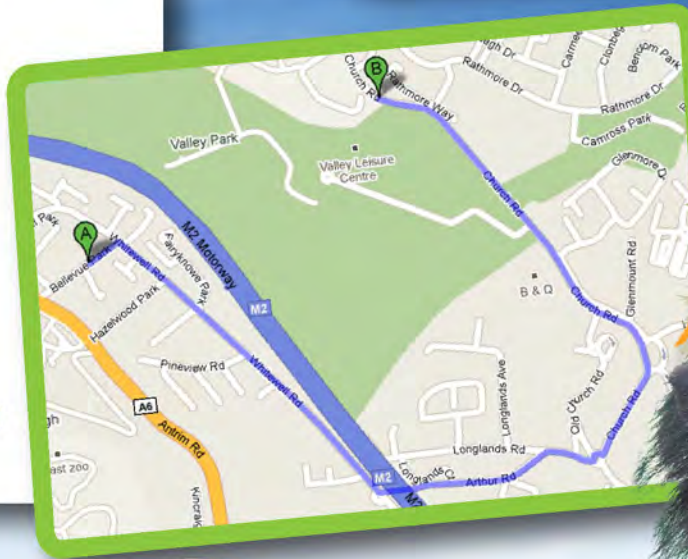

PARK AND RIDE

Southbound via Antrim Road

THE ZOO
BELFAST ZOOLOGICAL GARDENS

Energising
Belfast

A - Belfast Zoo, Antrim Road, BT36 7PN
028 9077 6277

5 minutes

1. Turn left at Whitewell Rd
2. Take the 3rd left onto Arthur Rd (over bridge)
3. At the roundabout, take the 2nd exit onto Church Rd
4. At Longwood Rd Roundabout, take the 1st exit and stay on Church Rd
5. Drive past Tescos (on your left)
6. Car park is on the left, at:

B- Valley Leisure Centre, 40 Church Road, BT36 7LJ

Shuttle buses, to the zoo, will run regularly from 11am to 4pm.

www.belfastzoo.co.uk